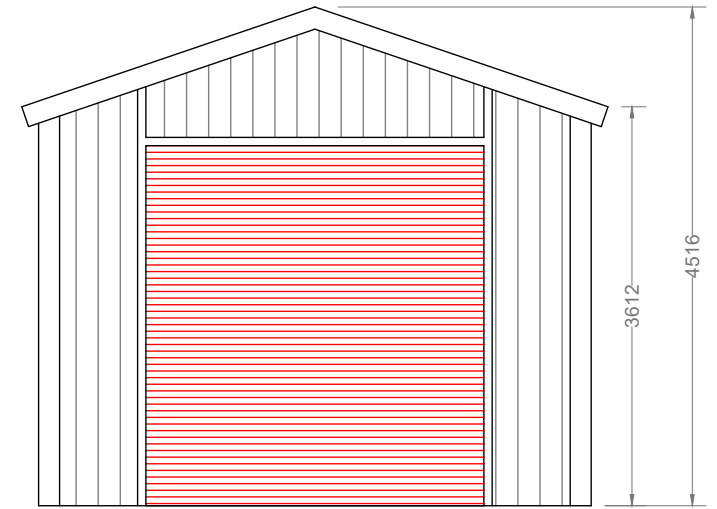

Front Elevation 1:50

Front Gable 1:50

Rear Elevation 1:50

Rear Gable 1:50

Title:- Bus Eireann Athlone Depot	Drawing No.- 001	Scale:- 1:50	Issue Date:- 04/03/2026	Drawn By:- V V	COPYRIGHT this drawing is protected by copyright and must not be reproduced in any form without the prior written consent of Shanette	Tullamore Rd, Kilbeggan, Co. Westmeath Tel: 05793 32294
Drawing Status:- Design Stage	Drawing Title Elevations	Revision:- -	Revision Date:- --/--/----	Drawing Size:- A3	DRAWINGS are for guideline purposes only For visual purposes only and may not be representative of the finished product	Fax: 05793 32900 Web: www.shanette.ie Email: info@shanette.ie