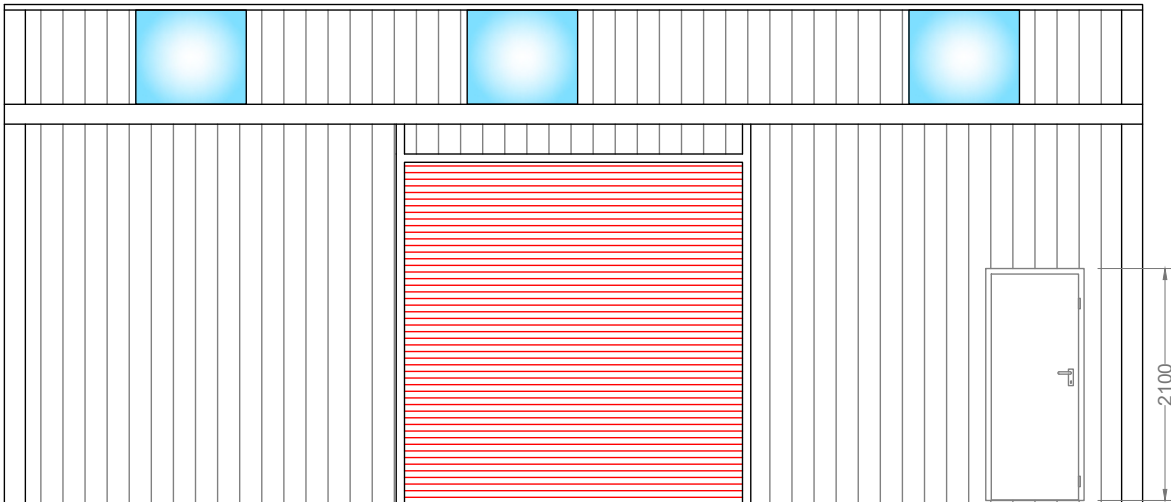

Front Elevation 1:50

Front Gable 1:50

Rear Elevation 1:50

Rear Gable 1:50

Title:- Bus Eireann Athlone Depot	Drawing No.- 001	Scale:- 1:50	Issue Date:- 04/03/2026	Drawn By:- V V	COPYRIGHT this drawing is protected by copyright and must not be reproduced in any form without the prior written consent of Shanette	Tullamore Rd, Kilbeggan, Co. Westmeath Tel: 05793 32294
Drawing Status:- Design Stage	Drawing Title Elevations	Revision:- -	Revision Date:- --/--/----	Drawing Size:- A3	DRAWINGS are for guideline purposes only For visual purposes only and may not be representative of the finished product	Fax: 05793 32900 Web: www.shanette.ie Email: info@shanette.ie